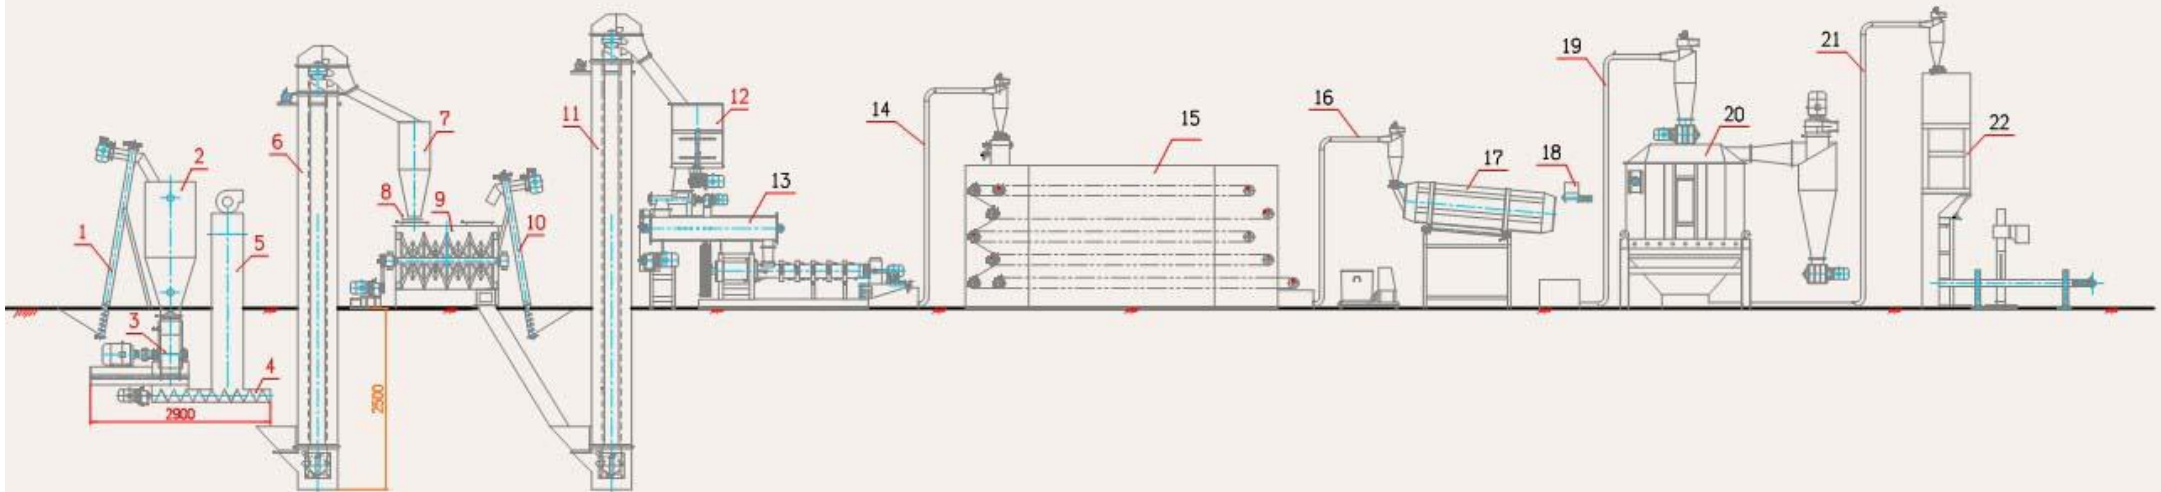

floating fish feed pellet production line

1.screw conveyor 2.stock bin 3.water drop crusher 4.horizontal screw 5.pulse dust collector 6.bucket elevator 7.stock bin 8. pneumatic valve 9.horizontal ribbon blender 10.vertical blender 11.bucket elevator 12.vertical blender 13.floating pellet machine 14.pneumatic conveyor 15.dryer machine 16.pneumatic conveyor 17.rotary sprayer 18.feeder 19.pneumatic conveyor 20. count flow cooler 21.pneumatic conveyor 22.automatic packing machine